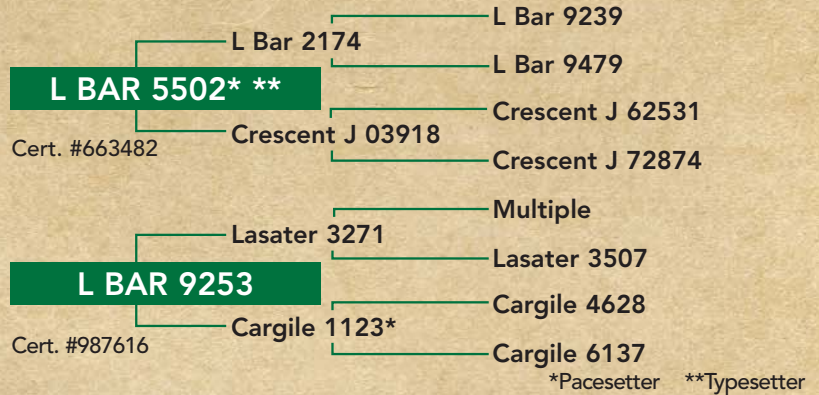

L Bar Beefmaster Embryos

*Pacesetter

Progeny EPDs										
	BW	WW	YW	MILK	TMAT	SC	REA	IMF	RIB	RUMP
EPD	-.2	15	24	3	10	.2				
AVG	.4	8	13	2	6	.1	.02	0	.01	.01

Low birthweight plus high growth—these calves will bend the curve! Inevitable is one of our newest semen bulls, blending the best of the L Bar, Crescent J and Lasater Herds. His strong top and clean underline, coupled with this super-feminine female, will result in calves that will knock your eyes out and perform in every phase.

*Pacesetter

Progeny EPDs										
	BW	WW	YW	MILK	TMAT	SC	REA	IMF	RIB	RUMP
EPD	.1	20	24	3	13	.6	.1	.2	.04	.1
AVG	.4	8	13	2	6	.1	.02	0	.01	.01

Ultra-strong growth, maternal and carcass in one long, smooth, red package! Sire L Bar 3432 is the number one bull in the breed for carcass IMF and more than doubles the breed average for the most important performance EPDs. This beautiful female is the first calf of a Pacesetter cow and is the calf-raising kind!

Lorenzo Lasater
325.656.9126

lorenzo@isacattleco.com
www.isacattleco.com

L Bar Beefmaster Embryos

Progeny EPDs										
	BW	WW	YW	MILK	TMAT	SC	REA	IMF	RIB	RUMP
EPD	1.5	31	41	-9	7	.7	.17	0	-.04	.02
AVG	.4	8	13	2	6	.1	.02	0	.01	.01

L Bar 5502 is probably the most influential bull in the Beefmaster breed in the last 20 years and one of the few remaining Pacesetter/Typesetter bulls. A triple trait leader, he stamps his calves with thickness, muscling and charisma. This terrific dam represents the best of the Lasater and Cargile herds. You can't miss with this package!