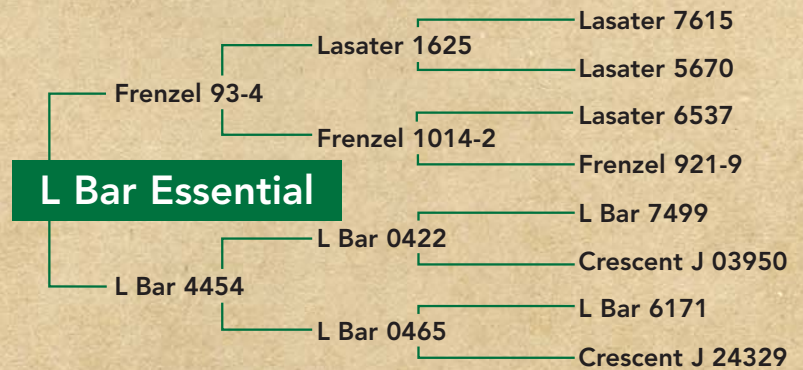

L Bar Essential

7548

This exceptionally thick and clean herd sire will bring the qualities you need to your cow herd. Out of a top Frenzel herd sire and a wonderful L Bar cow, L Bar Essential ranks in the top 15% of the breed for Birthweight EPD and is the last ultra-high-scoring bull in the Igenity DNA profile for Tenderness and Yield Grade.