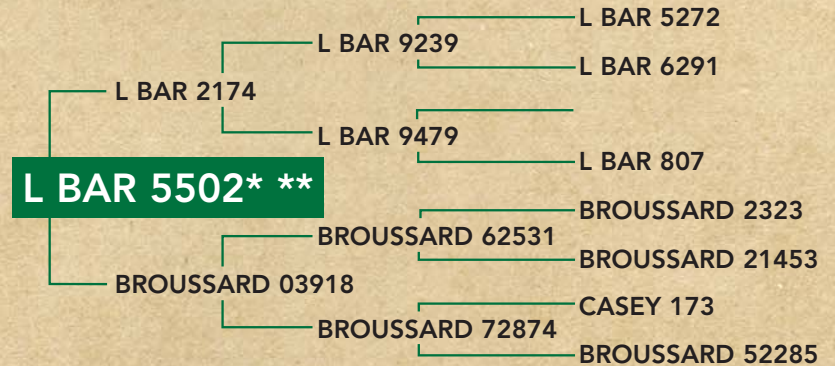

Expected Progeny Differences								
	BW	WW	YW	MILK	TMAT	SC	REA	IMF
5502	1.3	32*	43*	-23	-7	.9*	.3	.0
ACC	.90	.92	.89	.86		.85	.83	.80
Avg.	.5	7	12	2	6	.1		

*Pacesetter **Typesetter

Isa Cattle Co. Bull Performance Test							
	Wt On	Wt Off	ADG	WDA	Ribeye	%IMF	SC
5502	1295	1530	4.7		17.1		39
Ratio	1.14	1.16	1.10	1.12	1.16		1.02